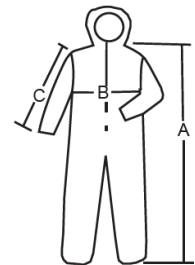

DISPOSABLE COVERALL / BOILERSUIT

IMPA 190566

XXXL

C-Line disposable coverall / boilersuit, Size XXXL

Material: Polypropylene
Weight: 31gsm
Approvals: With CE , ISO13485&9001
Type: With elastic cuff, ankle, waist and hood - zip closure

Possible applications:

Painting

Home chores

Demolishing

Cleaning

Sizes	Height (A)	Chest measurement (B)	Sleeve length (C)
S	160 – 166	56 – 64	58
M	166 – 172	62 – 70	58
L	172 – 178	64 – 72	59
XL	178 – 184	66 – 74	59
XXL	184 – 190	70 – 78	60
XXXL	190 – 196	72 – 80	60

(In cm)

SKU 12194