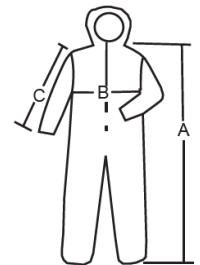

## C-Line disposable coverall / boilersuit, Size XL

Material: Polypropylene  
Weight: 31gsm  
Approvals: With CE , ISO13485&9001  
Type: With elastic cuff, ankle, waist and hood - zip closure

### Possible applications:

Painting

Home chores

Demolishing

Cleaning

| Sizes | Height (A) | Chest measurement (B) | Sleeve length (C) |
|-------|------------|-----------------------|-------------------|
| S     | 160 – 166  | 56 – 64               | 58                |
| M     | 166 – 172  | 62 – 70               | 58                |
| L     | 172 – 178  | 64 – 72               | 59                |
| XL    | 178 – 184  | 66 – 74               | 59                |
| XXL   | 184 – 190  | 70 – 78               | 60                |
| XXXL  | 190 – 196  | 72 – 80               | 60                |

(In cm)

SKU 12193