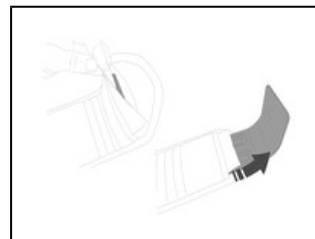

Universe	Professional
Type	Verticality
Category	Harnesses
Subcategory	Rope access harnesses

PODIUM

The PODIUM work seat allows work-at-height and rope access technicians to sit when suspended in their harness for long periods of work, providing additional comfort. It features three equipment loops and is easily adjustable, with DOUBLEBACK buckles. It can be connected to the harness with T-BARS, which can be attached directly to the shackles, or with connectors or accessory carabiners such as the MINO.

The PODIUM work seat is convenient, with three equipment loops to make carrying equipment easier and more balanced.

It can be connected to the harness with T-BARs, which can be attached directly to the shackles, or with connectors or accessory carabiners such as the MINO.

The PODIUM covering can be replaced, making it a more sustainable option.

Short Description Comfortable work seat designed for prolonged suspension

Selling Points

- Comfort for prolonged periods of suspension:
 - Wide seat provides excellent stability
 - Rigid sides prevent the webbing straps from compressing thighs
- Three ways to connect to a harness:
 - Directly to the shackles with T-BARs
 - Using accessory carabiners (MINO)
 - Using connectors on the loops at the end of the webbing
- Convenient and sustainable:
 - The straps are easy to adjust with self-locking DOUBLEBACK buckles
 - It has three pre-shaped equipment loops with a protective sheath that help balance the weight
 - Each equipment loop can hold up to 25 kg
 - Covering can be replaced and metal plate can be reused (covering available as an accessory)

Specification

- Weight: 1150g
- Maximum load: 50kg
- Material(s): Polyester, aluminum
- Dimensions: 55x16x16cm

Specifications by reference

Reference(s)	S071AB00
Color(s)	Black, Yellow
Made in	CN
Guarantee	3 years
Inner Pack Count	1
Quantity Per Box	8
EAN	3342540848450