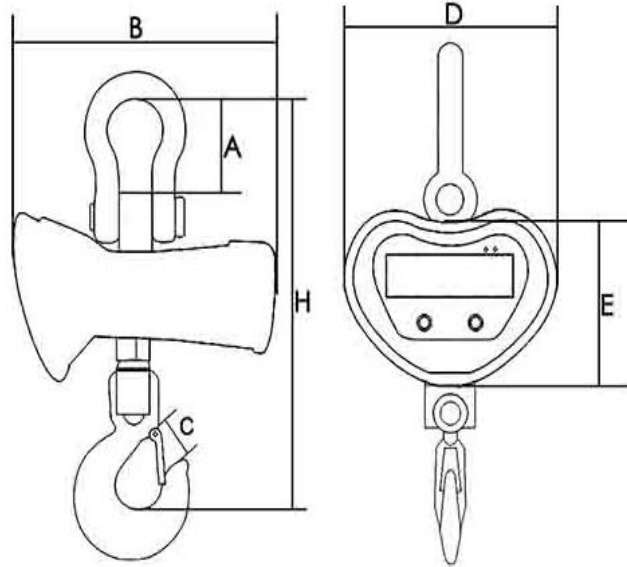

**JTDC-020, -050,
Rechargeable Digital Scale**

AVAILABLE IN 2 DIFFERENT CAPACITIES

Product code:

12887 - 2 Ton

12888 - 5 Ton

- Large digital tube display
- Low battery warning and auto power off function
- Automatic battery voltage detection
- Aluminum alloy shell makes the scale lighter

INCL: REMOTE FOR ON/OFF and TARE FUNCTION, POWER CHARGER

Product specs:

Max capacity	2 Tons
Manual zero range	4%F.S.
Peeled range	20%F.S.
Ultimate Load	400%F.S
Continuous use of time	>50h
Source	6V/4.5 Ah
Charger	1000 mAh
Remote control receiver distance	10 min
Remote power supply	2 x AAA Battery
Approvals	CE approved

JTDC-020, -050,
Rechargeable Digital Scale

CODE	WLL (T)	Dimensions(mm)				N.W.(kg)	G.W.(kg)	Packed size (cm)
		A	B	C	D			
12887	2	130	250	70	180	6.7	9.3	33 x 27.5 x 62
12888	5	225	345	85	240	12.6	13.3	33 x 27.5 x 62